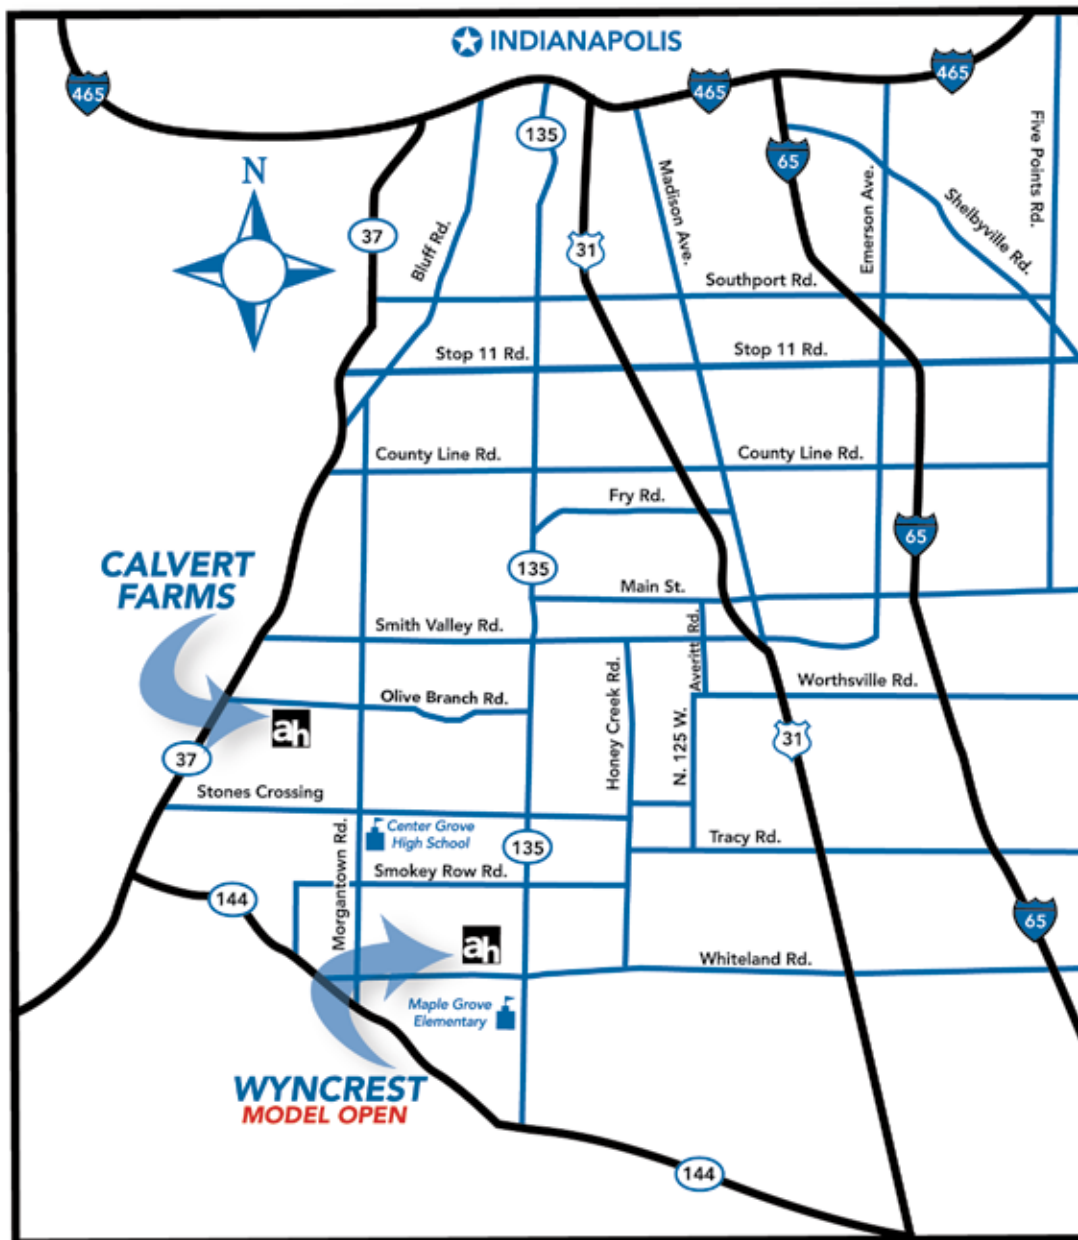

**atkinson
homes inc.**
Real Life...Customized

the location map

Visit our model home at Wyncrest for more information about our homes or communities, open Monday through Thursday 1 to 6, Saturday and Sunday 1 to 5, Friday by appointment.

Ask about other homesites available in Greenwood, Center Grove, Clark-Pleasant, and Franklin in Johnson County; Franklin Township and Perry Township in Marion County. Or, we can build on your offsite lot!